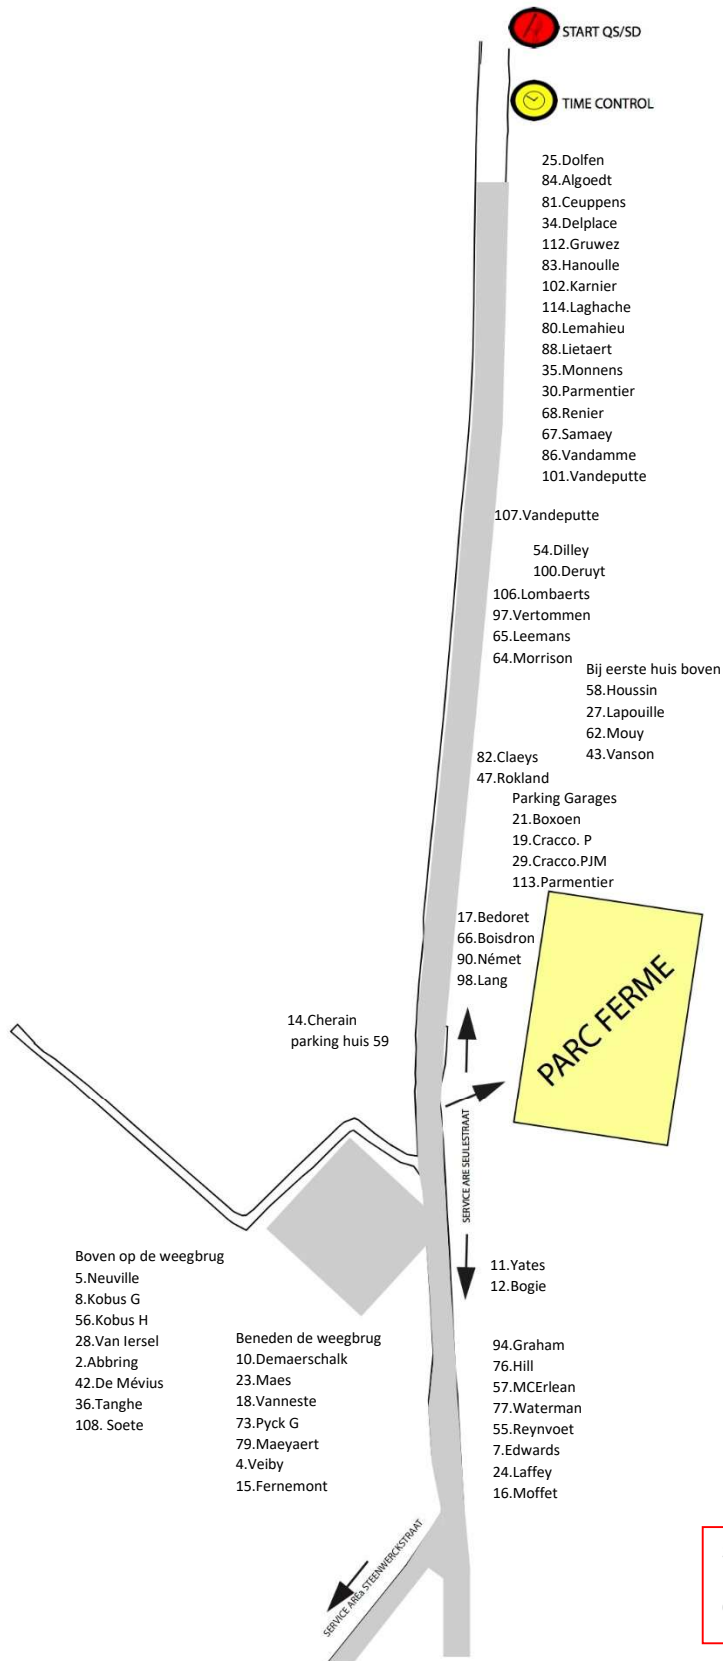

Service area shakedown Nieuwkerke 2018  
part 2

Speed limit service zone 30 km/h  
Info: Erik Benoot  
0479 – 77 83 63